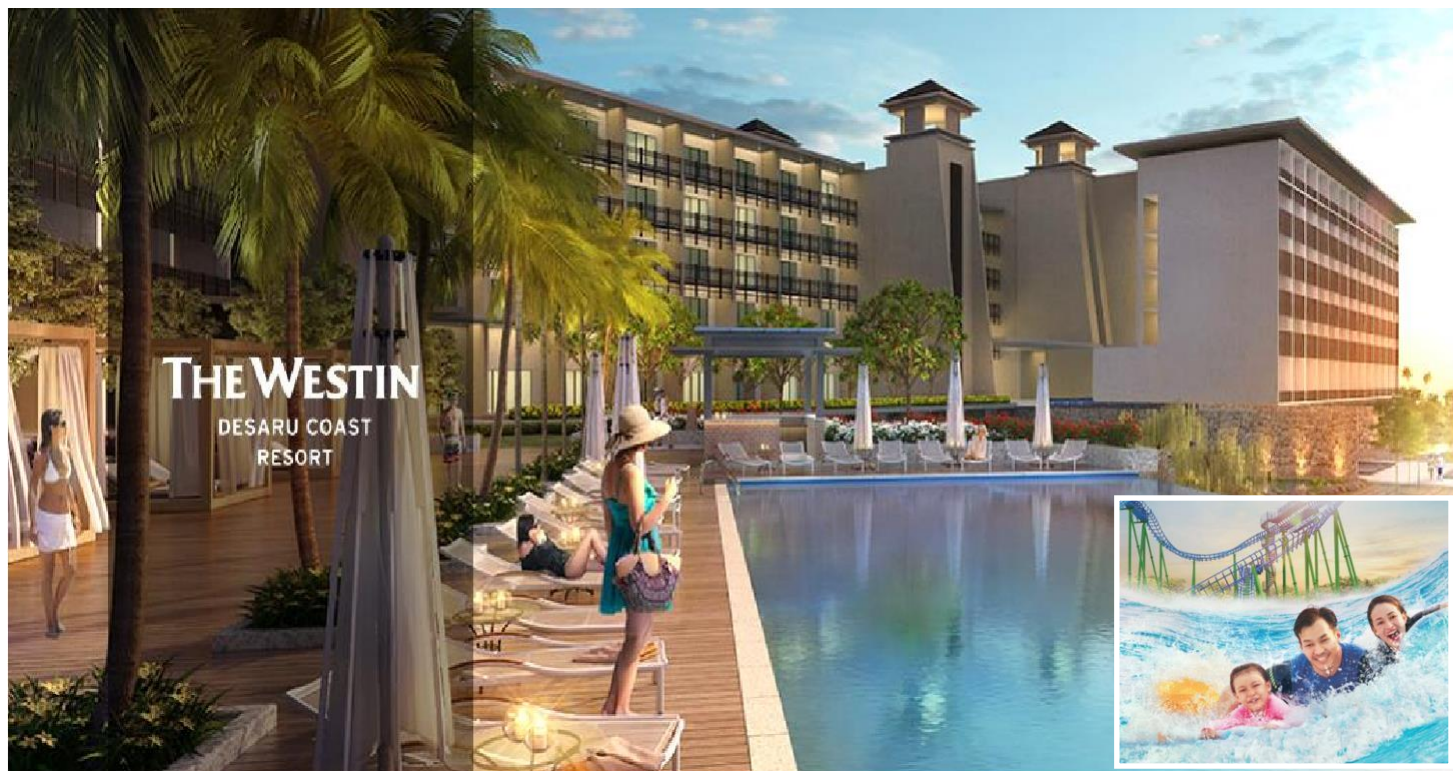

2 Days The Westin Desaru Coast Resort

Valid From Now To 31 December 2019
Travelling by CEO Classic 40-45 Seater Coach Cruiser

Deluxe Room	Maximum Additional 01 Extra Bed	Single	Twin	3rd Adult	CWB	CNB	Extension	Extra Bed	CNB
Low	Sundays To Thursdays	359	234	174	149	109	260	64	24
Peak	Friday & Saturday	399	254	174	149	109	300	64	24